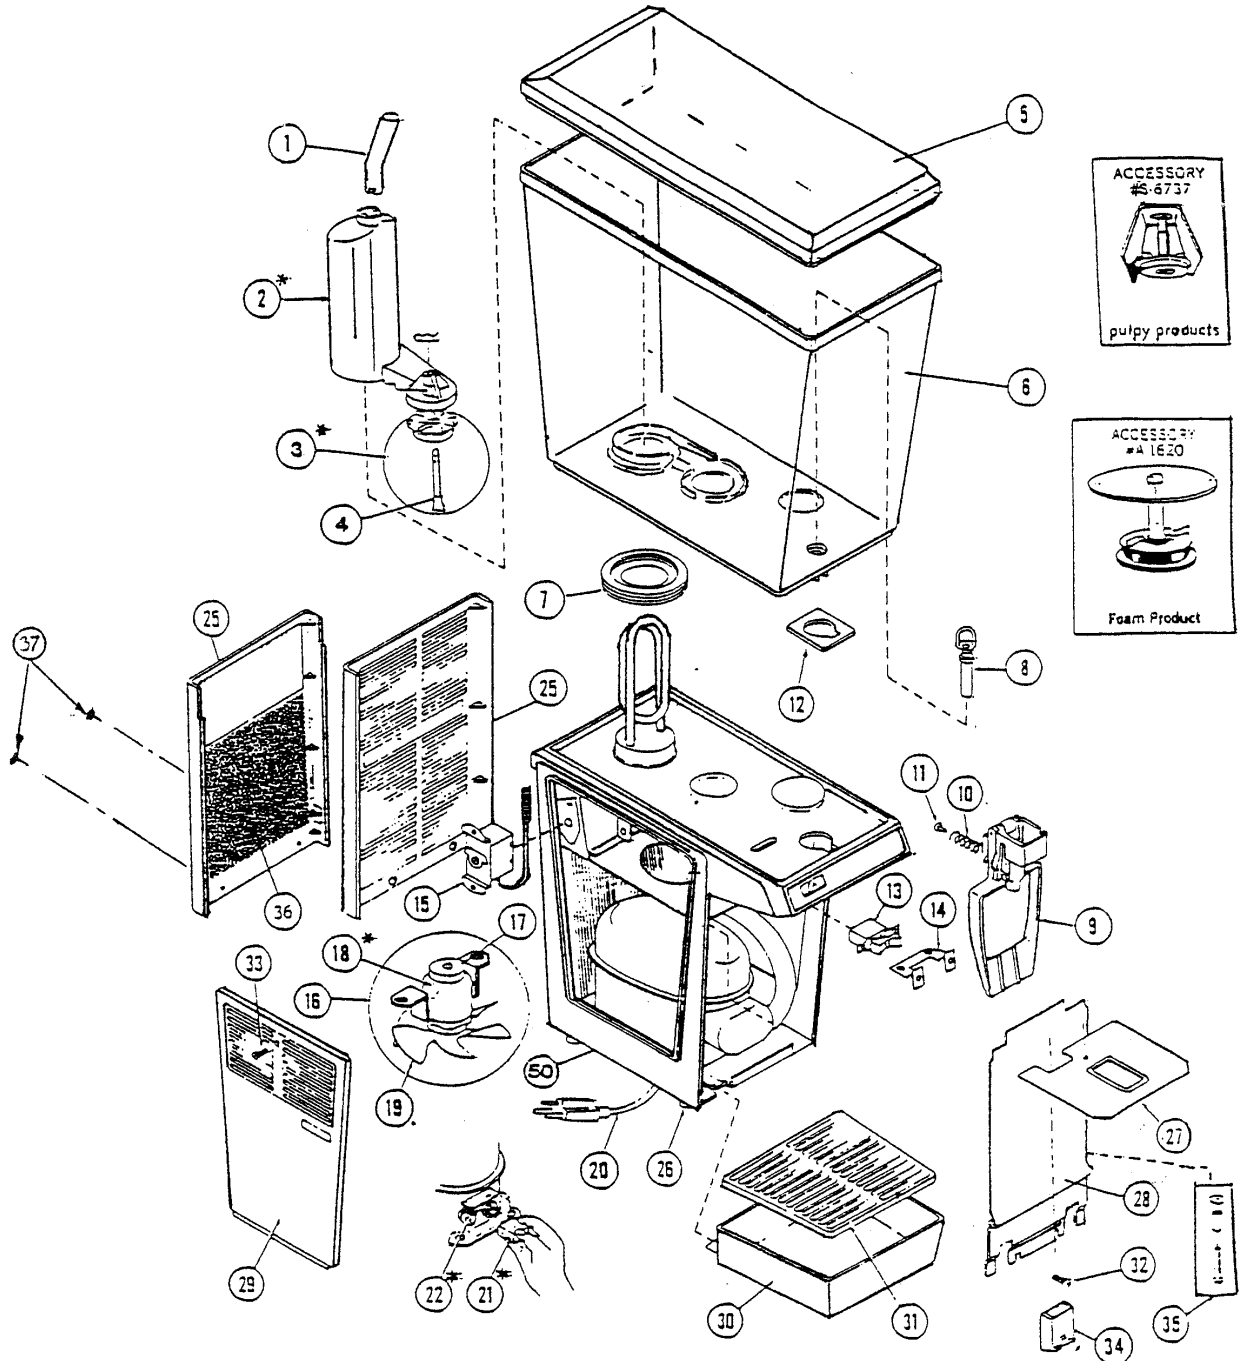

ILLUSTRATED PARTS LIST

JS7 COLD BEVERAGE DISPENSER

MODEL NO.

A8701

A8711

A8731

Distributed By:
Commercial Refrigeration Service, Inc.
WWW.JetsprayParts.COM
WWW.IceCubes.NET
(866) 423-6253
(623) 869-8881

Distributed By:
Commercial Refrigeration Service, Inc.
WWW.JetsprayParts.COM
WWW.IceCubes.NET
(866) 423-6253
(623) 869-8881

ILLUSTRATED PARTS LIST

JS7 COLD BEVERAGE DISPENSER

FIGURE 1. GENERAL ASSEMBLY

Distributed By:
 Commercial Refrigeration Service, Inc.
 WWW.JetsprayParts.COM
 WWW.IceCubes.NET
 (866) 423-6253
 (623) 869-8881

ILLUSTRATED PARTS LIST

JS7 COLD BEVERAGE DISPENSER

Item No.	Part No.	Name
1	S6670	Spray Tube
	A1620	Impeller Circ Asy Fin Flat Top (See Small Box on Drawing)
	S6737	Impeller Circ Asy Fin A-Frame Top (See Small Box on Drawing)
2	S6677 S7046	Housing Pump Asy 120V 60HZ Pump Asy 230V 50HZ
3	A3058 A3192	Impeller and Support Pin 120V 60HZ Impeller w/Support Pin 230V 50HZ
4	A2549	Pin Support Impella
5	S6676	Cover Bowl
6	S6562	Bowl
7	S6600	Gasket Bowl
8	S4206	Tube Pinch
9	S4381	Handle Push Asy
	720721601	Label Push Handle
10	S4363	Tube Pinch Spring
11	S4576	Rivet Spr Ret (Pack of 6)
12	S6901	Gasket Bowl Spout
13	18334	Switch On-Off
14	S8053	Brkt Mtg Switch
15	S6657	Thermostat
16	S6641	Spray Dr Asy
17	S6750	Magnet Asy
18	S6642 S6867	Spray Dr and Fan Mtr 120V 60HZ Spray Dr and Fan Mtr 230V 50HZ
19	18778	Blade Fan
20	S1249	Cord Serv 120V 60HZ
21	A8354 A8355 A8356	Kit Comp 1/6HP 120V 60HZ Kit Comp 120V 60HZ Kit Comp 208V 60HZ (No Longer Available)
	S2220 18388 18567	Relay 230V 50HZ Relay Relay
22	S3067 18390 S4156	Overld 120V 60HZ Overld 230V 50HZ Overld 220V 60HZ (No Longer Available)